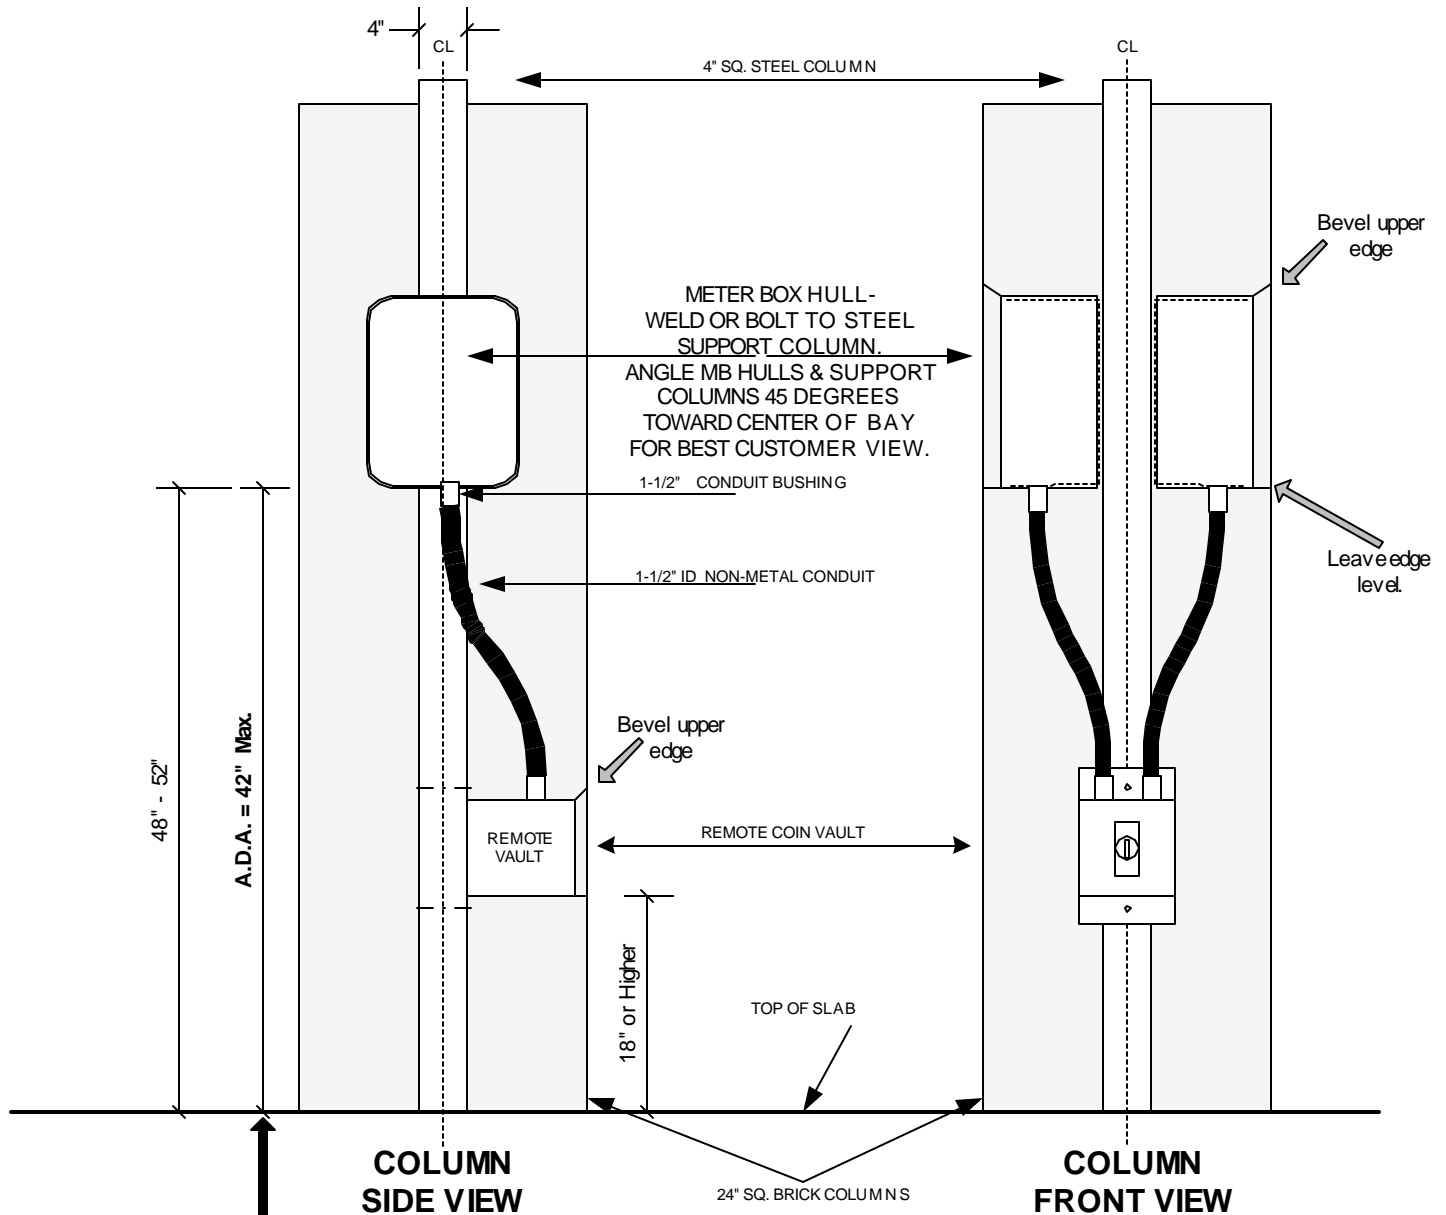

BAY METERBOX MOUNTING- REMOTE COIN VAULT

CHECK YOUR LOCAL A.D.A. REQUIREMENTS BEFORE MOUNTING.
www.ada.gov Section 5.8 LISTS 54" MAX. REACH HEIGHT TO TOP OF COIN
SLOT IF PARALLEL WHEELCHAIR ACCESS, OR 42" MOUNTING HEIGHT TO
BOTTOM OF METERBOX HULL.

STANDARD COIN VAULTS MOUNT UNDERNEATH METERBOX HULL,
TO BOTH THE MB HULL & STEEL COLUMN.